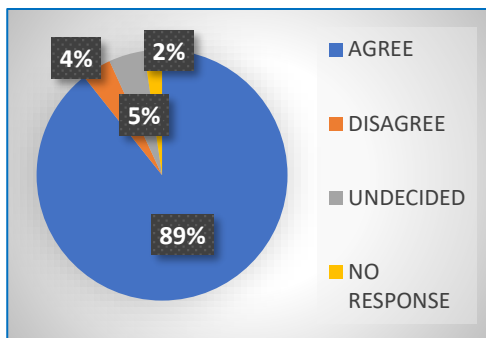

Consultation Responses - Results

Selsey Town Council's vision for Selsey:

A thriving, vibrant, attractive and inspiring place in which to live, work and explore.

We asked "Do you support the Council's vision for Selsey?"

We asked, "Do you agree that the Council should be active in the four key areas shown below"

Governance and Community Engagement

Area and Environment

Economy and Tourism

Community Wellbeing and Voluntary

We asked, "Were you aware of the Council's current activities and services as outlined in this document?"