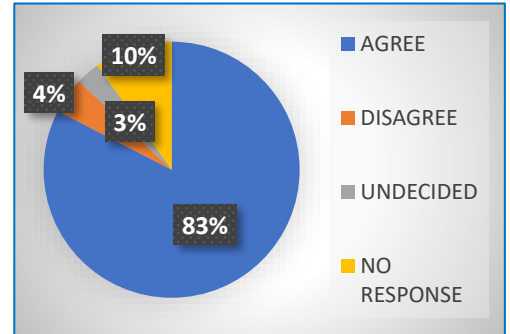

Consultation Responses - Results

Selsey Town Council's vision for Selsey:

A thriving, vibrant, attractive and inspiring place in which to live, work and explore.

We asked "Do you support the Council's vision for Selsey?"

We asked, "Do you agree that the Council should be active in the four key areas shown below"

Governance and Community Engagement

Area and Environment

Economy and Tourism

Community Wellbeing and Voluntary

We asked, "Were you aware of the Council's current activities and services as outlined in this document?"