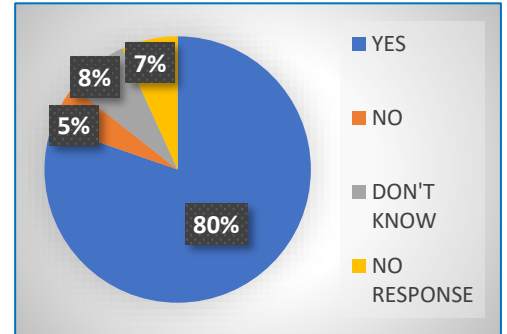

Consultation Responses - Results

Selsey Town Council's vision for Selsey:

A thriving, vibrant, attractive and inspiring place in which to live, work and explore.

We asked "Do you support the Council's vision for Selsey?"

We asked, "Do you agree that the Council should be active in the four key areas shown below"

Governance and Community Engagement

Area and Environment

Economy and Tourism

Community Wellbeing and Voluntary

We asked, "Were you aware of the Council's current activities and services as outlined in this document?"